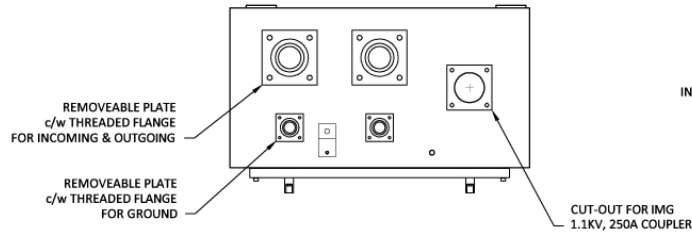

600V JUNCTION BOX

SIDE SECTION-THROUGH

FRONT VIEW

FRONT SECTION-THROUGH

BOTTOM VIEW

TOP SECTION-THROUGH

Products by: