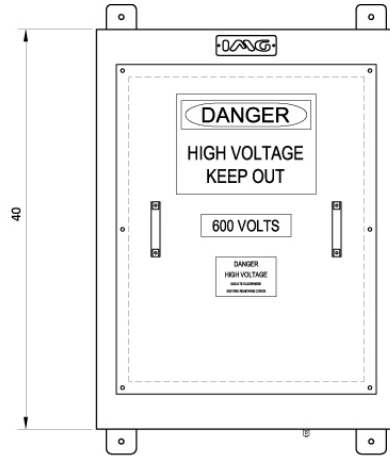

600V JUNCTION BOX

SIDE SECTION-THROUGH

FRONT VIEW

FRONT SECTION-THROUGH

BOTTOM VIEW

TOP SECTION-THROUGH

Products by: